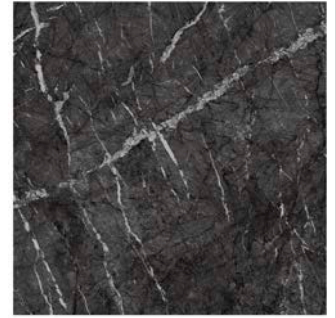

IMPERIAL WHITE

BIANCO FANTASTICO

ELEGANT SABLE

GRIS SUPREME

CLAZETTO WHITE

GREY FLEURY

\*48X95 AVAILABLE IN CALACATTA EXTRA, STATUARIO SELECT, CARRARA PURE, BIANCO DOLOMITE, CREMO DELICATO, CLAZETTO WHITE, GREY FLEURY, CARDOSO ELEGANT, BASALTINA VOLCANO, GREY-STONE.

\*48X109 AVAILABLE IN ROYAL CALACATTA, IMPERIAL WHITE, BIANCO FANTASTICO, ELEGANT SABLE, GRIS SUPREME, GRIGIO INTENSO, ABSOLUTE BROWN, BLACK ATLANTIS, ULTRAMARINE

# MARVEL XL

CARDOSO ELEGANT

BASALTINA VOLCANO

GREYSTONE

GRIGIO INTENSO

ABSOLUTE BROWN

BLACK ATLANTIS

ULTRAMARINE