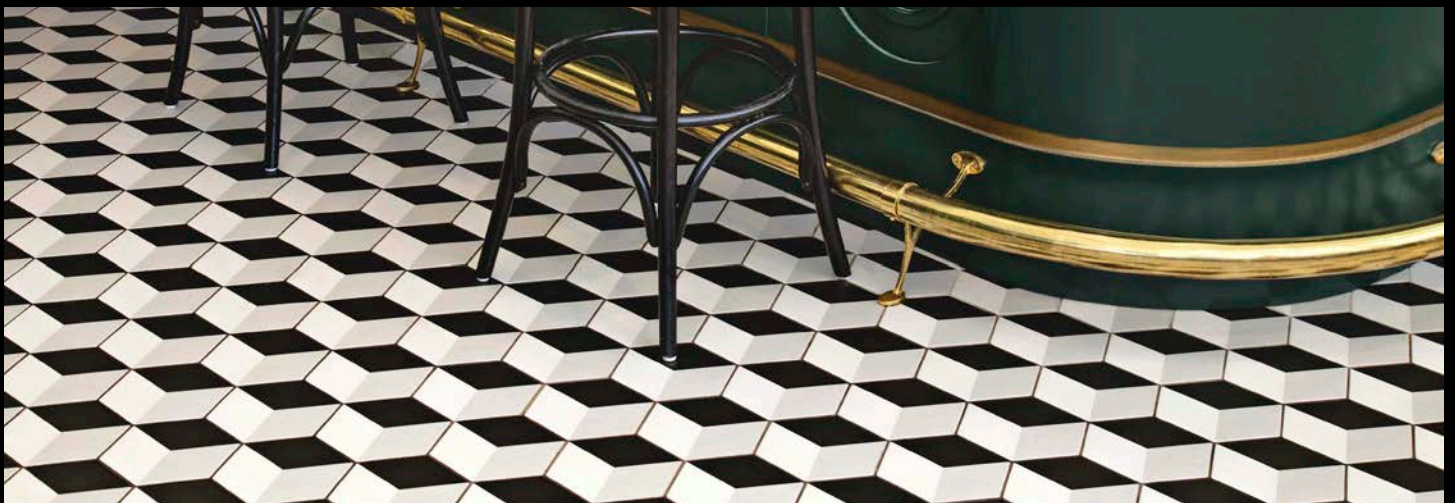

PACKAGING

Size	Thickness	Pieces / Box	Sq. Mt. / Box	Box / Pallet	Sq. Mt. / Pallet	Kg / Sq. Mt.
5.9"x6.7" hexgon	0.314" / 8 mm	25	0.50	100	50.00	18.0