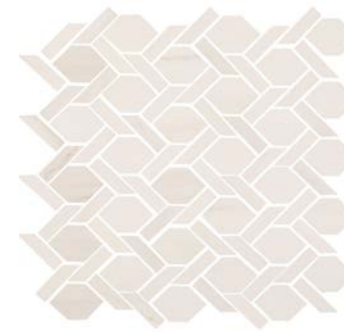

AGELESS

Reproduced in porcelain, Ageless captures the essence of classic and timeless beauty. With its surface of extremely white areas and smoky veins in a cold gray with pinches of gold, it mimics the elegance of Michelangelo marble.