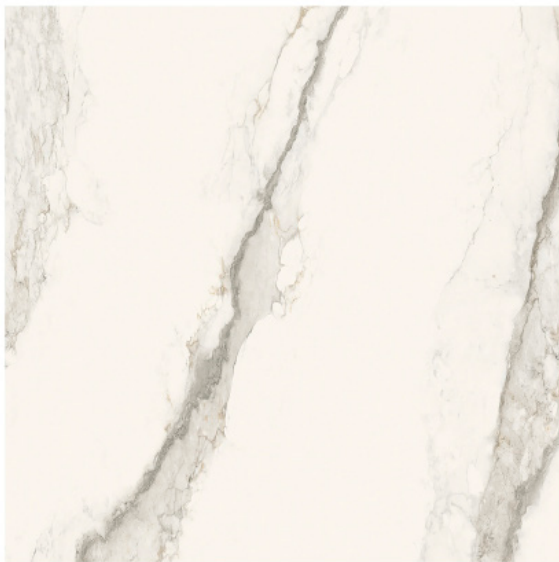

NEMO

TILE + STONE

LARSEN

LARSEN

LARSEN

LARSEN COLORS

PORCELAIN SLAB FLOOR & WALL TILE

**SUPER BIANCO GRIS
NATURAL**

**SUPER BIANCO GRIS
BOOKMATCH NATURAL**

**SUPER BIANCO GRIS
PULIDO BRILLO**

**SUPER BIANCO GRIS
PULIDO BRILLO BOOKMATCH**

LARSEN

LARSEN

TECHNICAL FEATURES

Type	Porcelain
Reaction to Fire	Class A1
Stain Resistance	Class 3 min.*
Water Absorption	≤ 0.2%
DCOF	> 0.42
Frost Resistant	Resistant
Bending Strength	≥ 35 N / mm ²
Thickness	6 mm
Break Strength	≥ 700 N
Resistance to Deep Abrasion	≤ 135 mm ³
Rectified	Yes